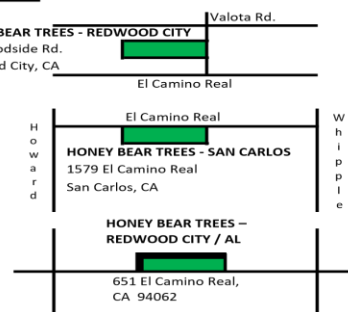

WE ARE HAPPY TO ANNOUNCE THAT HONEY BEAR TREES WILL BE RETURNING TO OUR SAN MATEO/ EVENT CENTER LOCATION! NOW WE HAVE 4 LOTS TO SERVE YOU AND MAKE YOUR HOLIDAYS SPECIAL.

HONEY BEAR TREES- SAN MATEO EVENT CENTER Open: 11/28/2019 to 12/24/2019
2495 S. Delaware Ave. 7 Days a week
San Mateo, CA 94403 9:00 am to 9:00 pm
(check our website for early closures)

HONEY BEAR TREES - REDWOOD CITY Open: 11/16/2019 to 12/24/2019
955 Woodside Rd. 7 - days a week
Redwood City, CA 9:00 am to 9:00 pm
650-364-3507

HONEY BEAR TREES - SAN CARLOS Open: 11/16/2019 to 12/24/2019
1579 El Camino Real 7 - days a week
San Carlos, CA 9:00 am to 9:00 pm

HONEY BEAR TREES - REDWOOD CITY Open: 11/29/2019 to 12/24/2019
AMERICAN LEGION 7 - days a week
651 EL CAMINO REAL 9:00 am to 9:00 pm
Redwood City, CA 94062

HONEY BEAR TREES - REDWOOD CITY
955 Woodside Rd.
Redwood City, CA