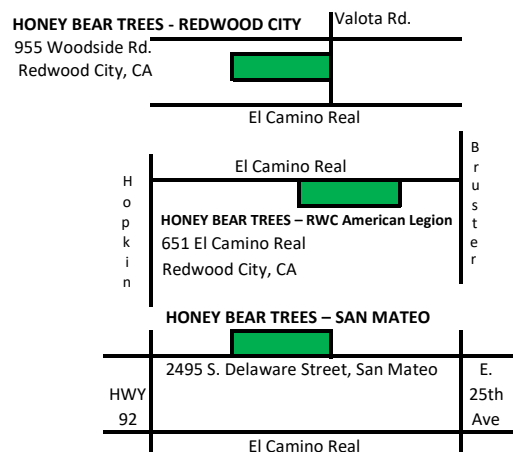

# Kennedy Middle School CHRISTMAS TREE AND WREATH Fundraising Program

**Your organization receives 15% of the purchase price when you buy a Holiday tree at HONEY BEAR TREES. Tell your friends & neighbors and raise even more money!**

Simply bring this flyer when you purchase your tree and wreath. (If you happen to forget it, there will be extra flyers on the lot). It's that simple!

All our trees are of the finest quality and freshness, grown on the Cocco Christmas Tree Farm in Oregon's beautiful Cascade foothills. Here's a great opportunity to find the perfect Christmas Tree and support *your* organization at the same time!

***Honey Bear Trees- San Carlos has had to move locations!! We are now located in the parking lot at the American Legion in Redwood City at 651 El Camino Real.***

<b>HONEY BEAR TREES - REDWOOD CITY</b> 955 Woodside Rd. Redwood City, CA 650-364-3507	Open: 11/18/2017 to 12/24/2017 7 - days a week 9:00 am to 9:00 pm
<b>HONEY BEAR TREES – RWC American Legion</b> 651 El Camino Real Redwood City, CA	Open: 11/25/2017 to 12/24/2017 7 - days a week 9:00 am to 9:00 pm
<b>HONEY BEAR TREES - SAN MATEO</b> SMCo. Event Center 2495 S. Delaware Street San Mateo, CA 94403	Open: 11/24/2017 to 12/24/2017 7 - days a week 9:00 am to 9:00 pm